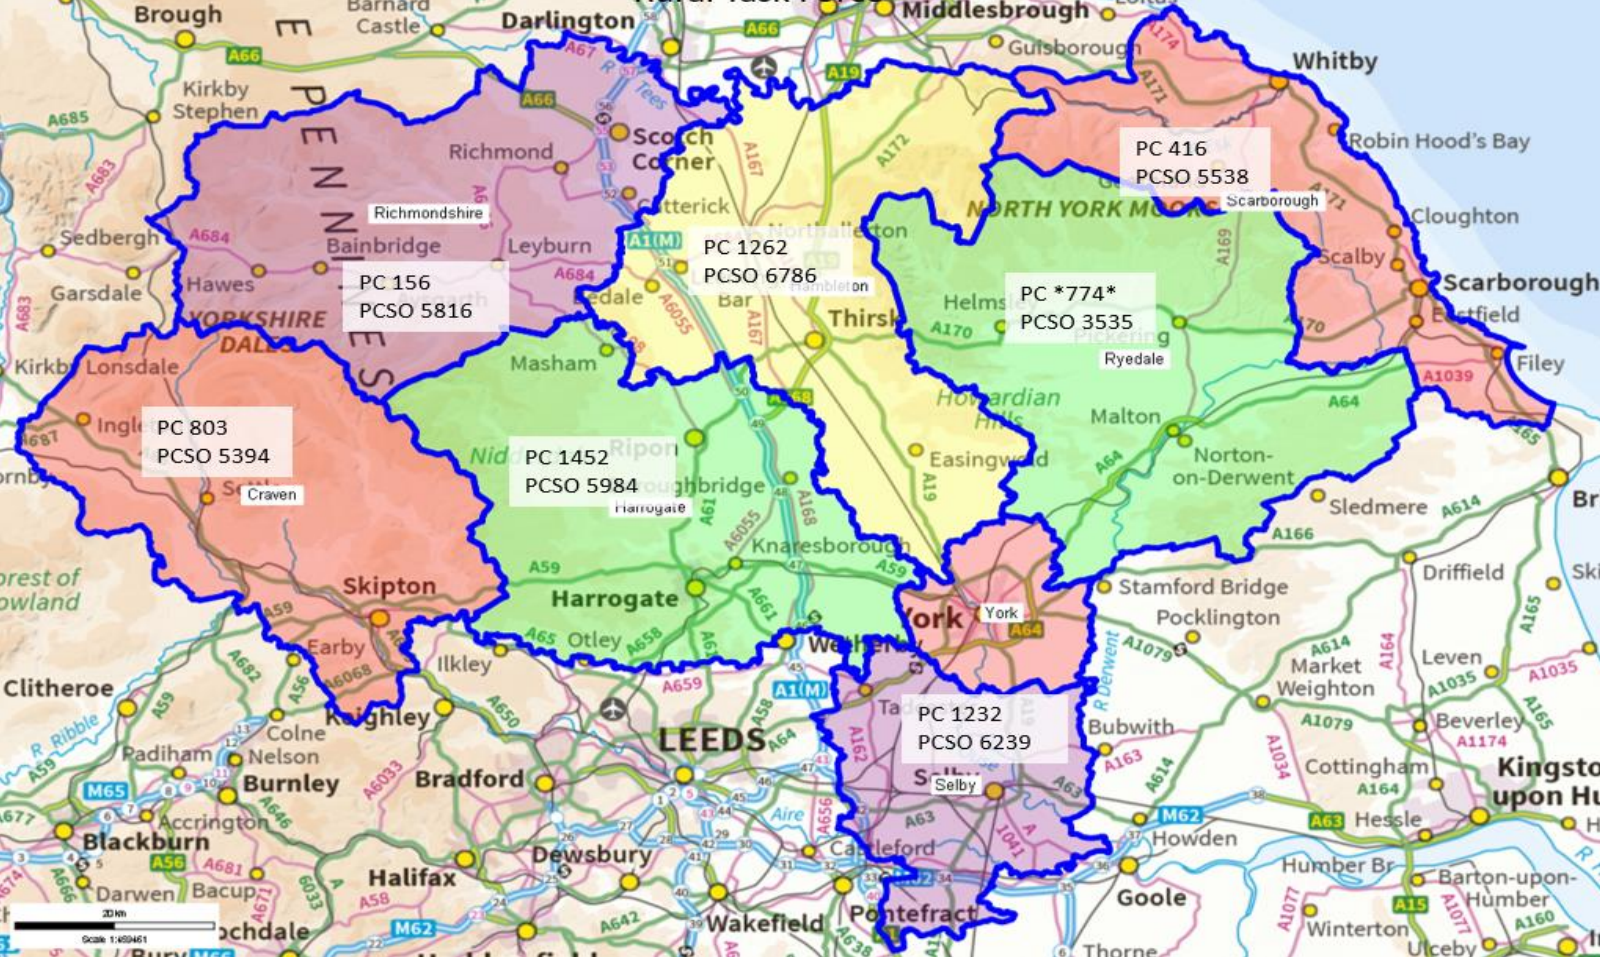

Rural Taskforce